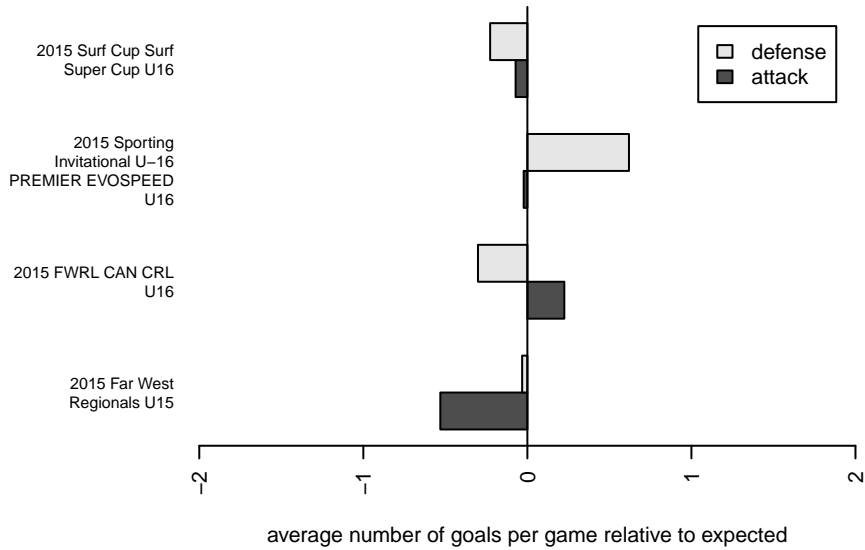

# Santa Clara Sporting Green B99

Santa Clara, CAN  
 B99 total strength=1830  
 attack=45.86 defense=27.45

alt names used:

Santa Clara Sporting 99 Green (CA-N) (FWCN)  
 SANTA CLARA SPORTING 99B GREEN  
 SANTA CLARA SPORTING 99B GREEN (CAN)  
 SANTA CLARA SPORTING 99B GREEN (CAN)

Venues played:

2015 Far West Regionals U15  
 2015 Surf Cup Surf Super Cup U16  
 2015 Sporting Invitational U-16 PREMIER EVC  
 2015 FWRL CAN CRL U16

**Santa Clara Sporting Green B99**  
 Dots are actual minus expected GF (blue circles) and GA (red triangles).  
 Blue line is smoothed change in attack strength. Red is smoothed change in defense strength.

**attack and defense variance (black dot)  
relative to other teams  
and top 10 in region**

**attack and defense rating  
relative to others at age  
and all opponents in last 13 months**

**attack and defense rating  
relative to others at age  
and all opponents in last 13 months**

**Performance relative to 13 month average**

**Performance relative to 13 month average**

Distribution of opponents  
 Red = Lose zone, Blue = Win zone, Green = Even  
 Black line separates win/lose zones