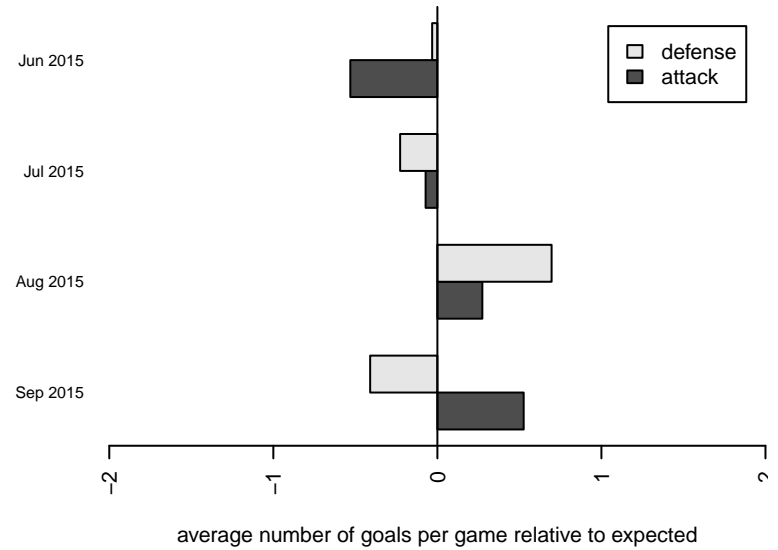

# Santa Clara Sporting Green B99

Santa Clara, CAN  
 B99 total strength=1830  
 attack=45.86 defense=27.45

alt names used:

Santa Clara Sporting 99 Green (CA-N) (FWCN)  
 SANTA CLARA SPORTING 99B GREEN  
 SANTA CLARA SPORTING 99B GREEN (CAN)  
 SANTA CLARA SPORTING 99B GREEN (CAN)

Venues played:

2015 Far West Regionals U15  
 2015 Surf Cup Surf Super Cup U16  
 2015 Sporting Invitational U-16 PREMIER EVC  
 2015 FWRL CAN CRL U16

**Santa Clara Sporting Green B99**  
 Dots are actual minus expected GF (blue circles) and GA (red triangles).  
 Blue line is smoothed change in attack strength. Red is smoothed change in defense strength.

**attack and defense variance (black dot)  
relative to other teams  
and top 10 in region**

**attack and defense rating  
relative to others at age  
and all opponents in last 13 months**

**attack and defense rating  
relative to others at age  
and all opponents in last 13 months**

**Performance relative to 13 month average**

**Performance relative to 13 month average**

Distribution of opponents  
 Red = Lose zone, Blue = Win zone, Green = Even  
 Black line separates win/lose zones